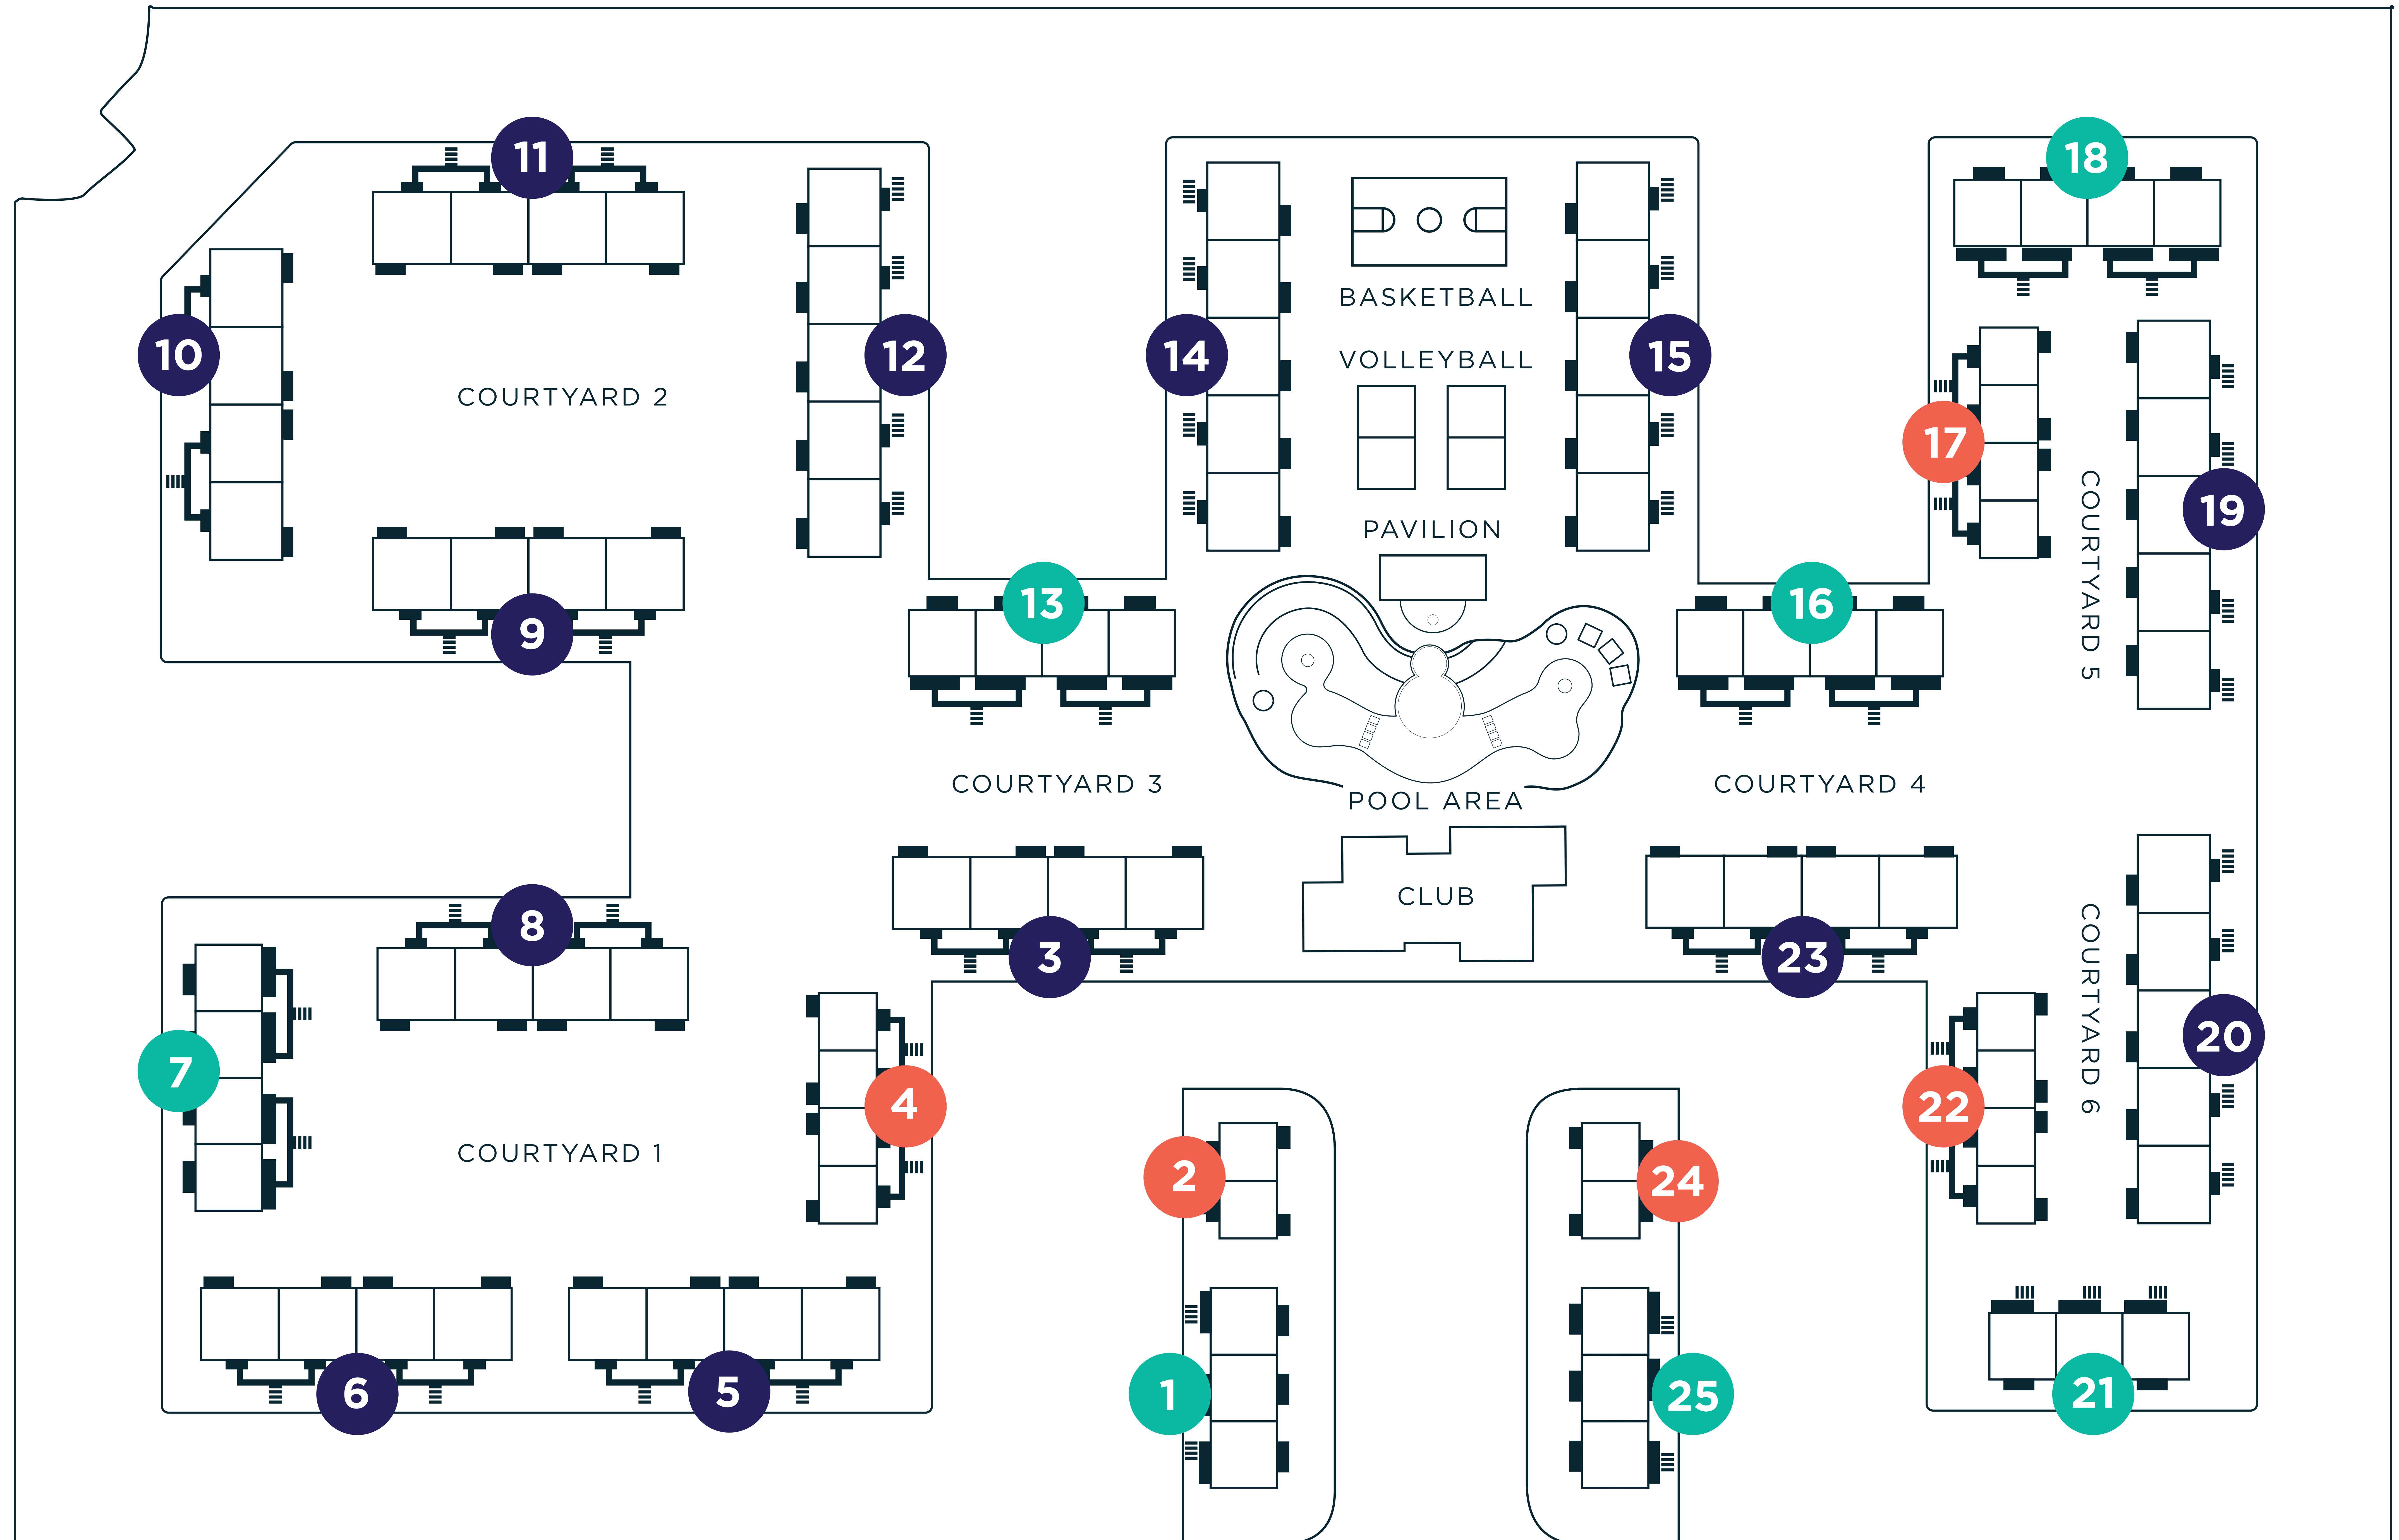

BUILDING TYPES

4BR

3BR

2BR

QUAKER AVE.